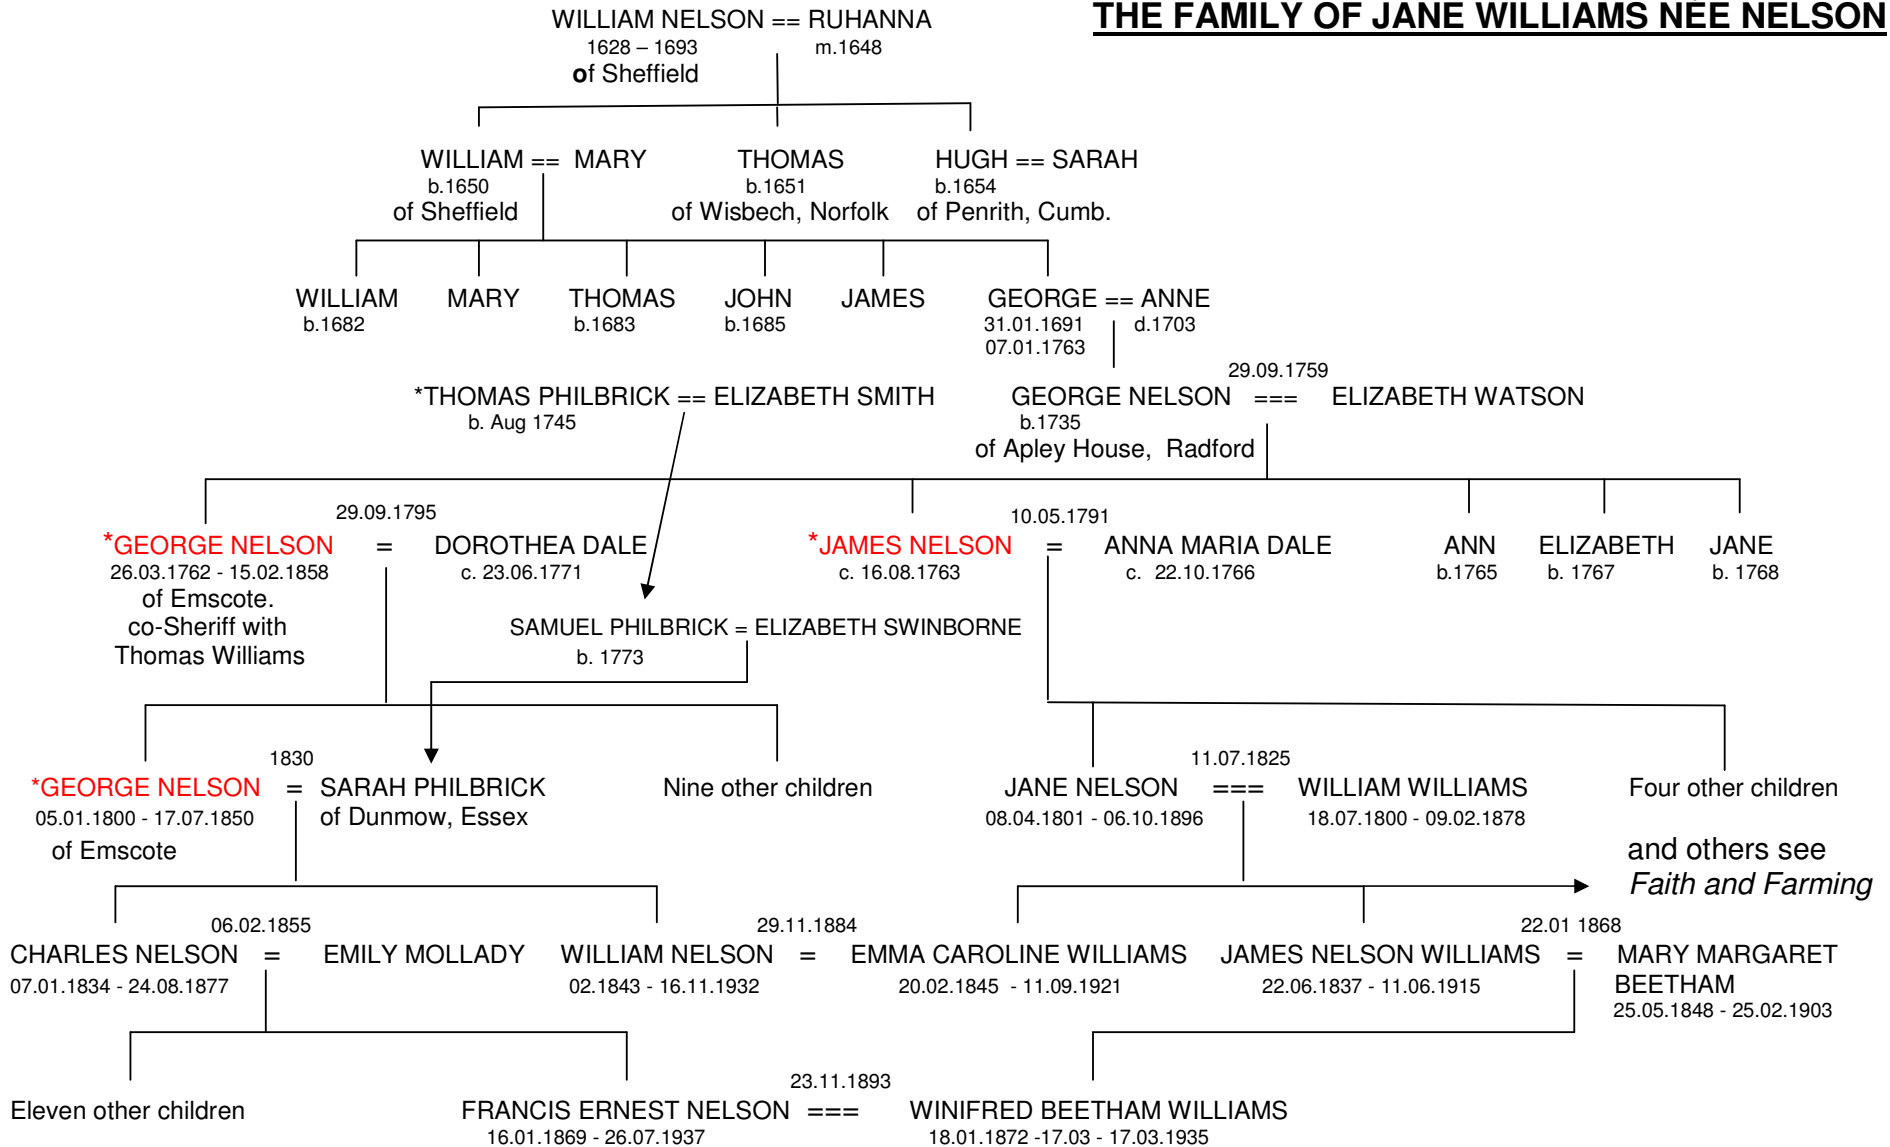

THE FAMILY OF JANE WILLIAMS NÉE NELSON

Further details of the elder line, through George Nelson married to Dorothea Dale can be found on http://www.mirrormist.com/descendants_of_george_nelson.htm
<http://www.mirrormist.com/tomoana.hawkes.bay.htm>

*Members of St. Mary Gate Independent Chapel

*See correspondence with Jenny O'Connell